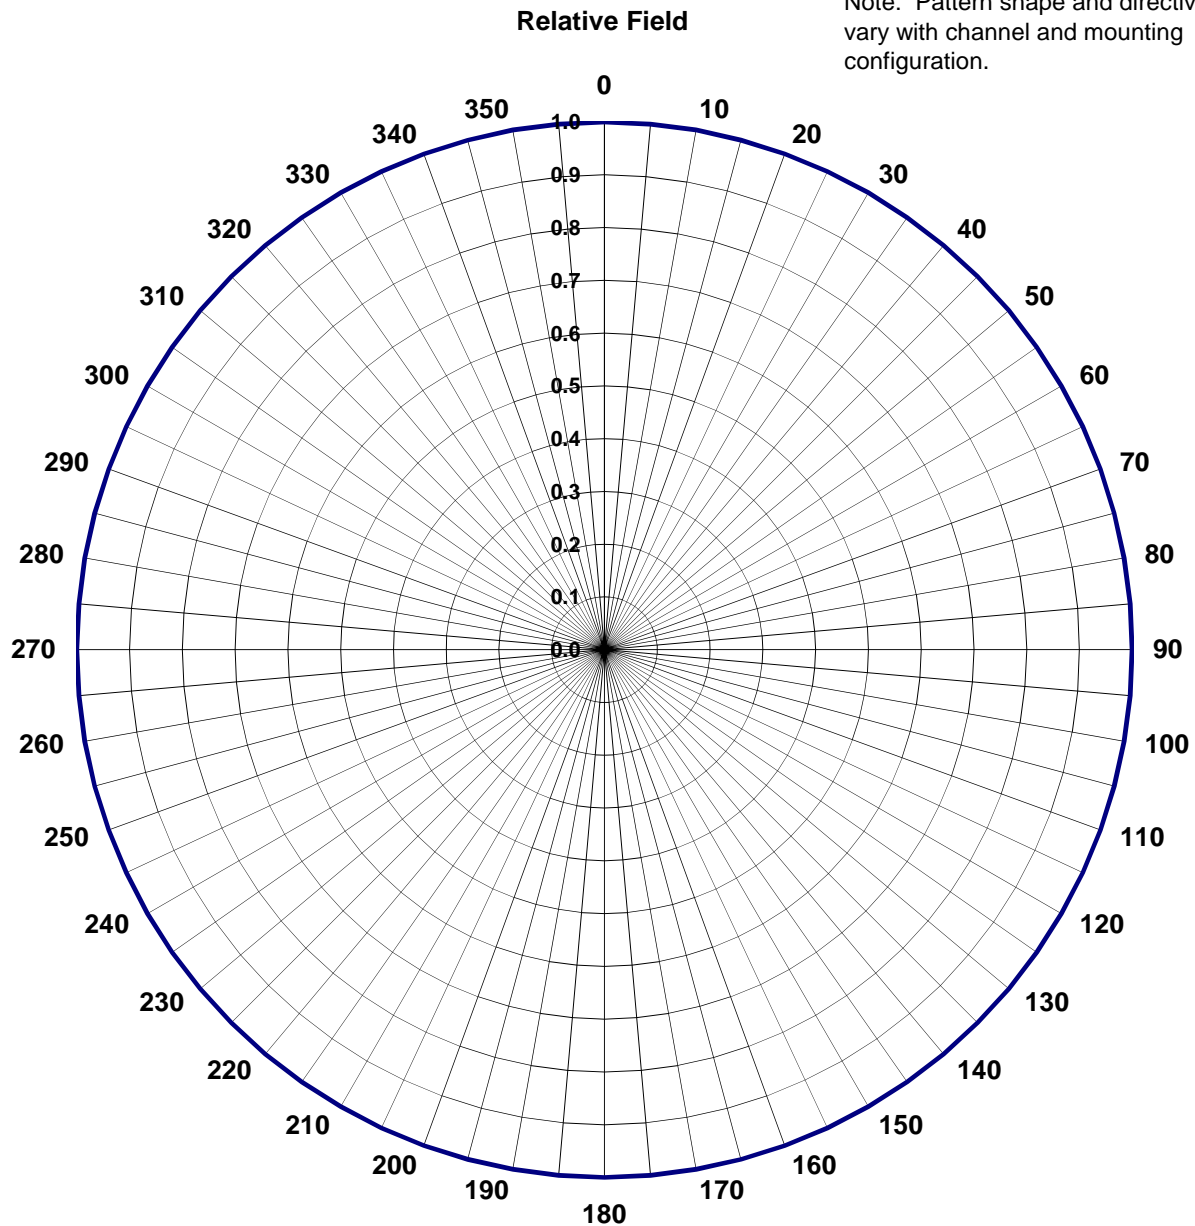

AZIMUTH PATTERN

RMS Gain: LAL4 4.22 (6.25 dBd)
LAL8 8.37 (9.23 dBd)

Circularity ± 2 dB

TYPE:	LAL-O	
Directivity:	Numeric	dB
Peak(s) at:	1.00	(0.00)
Polarization:	Horizontal	
Channel:		
Location:		

Note: Pattern shape and directivity may vary with channel and mounting configuration.