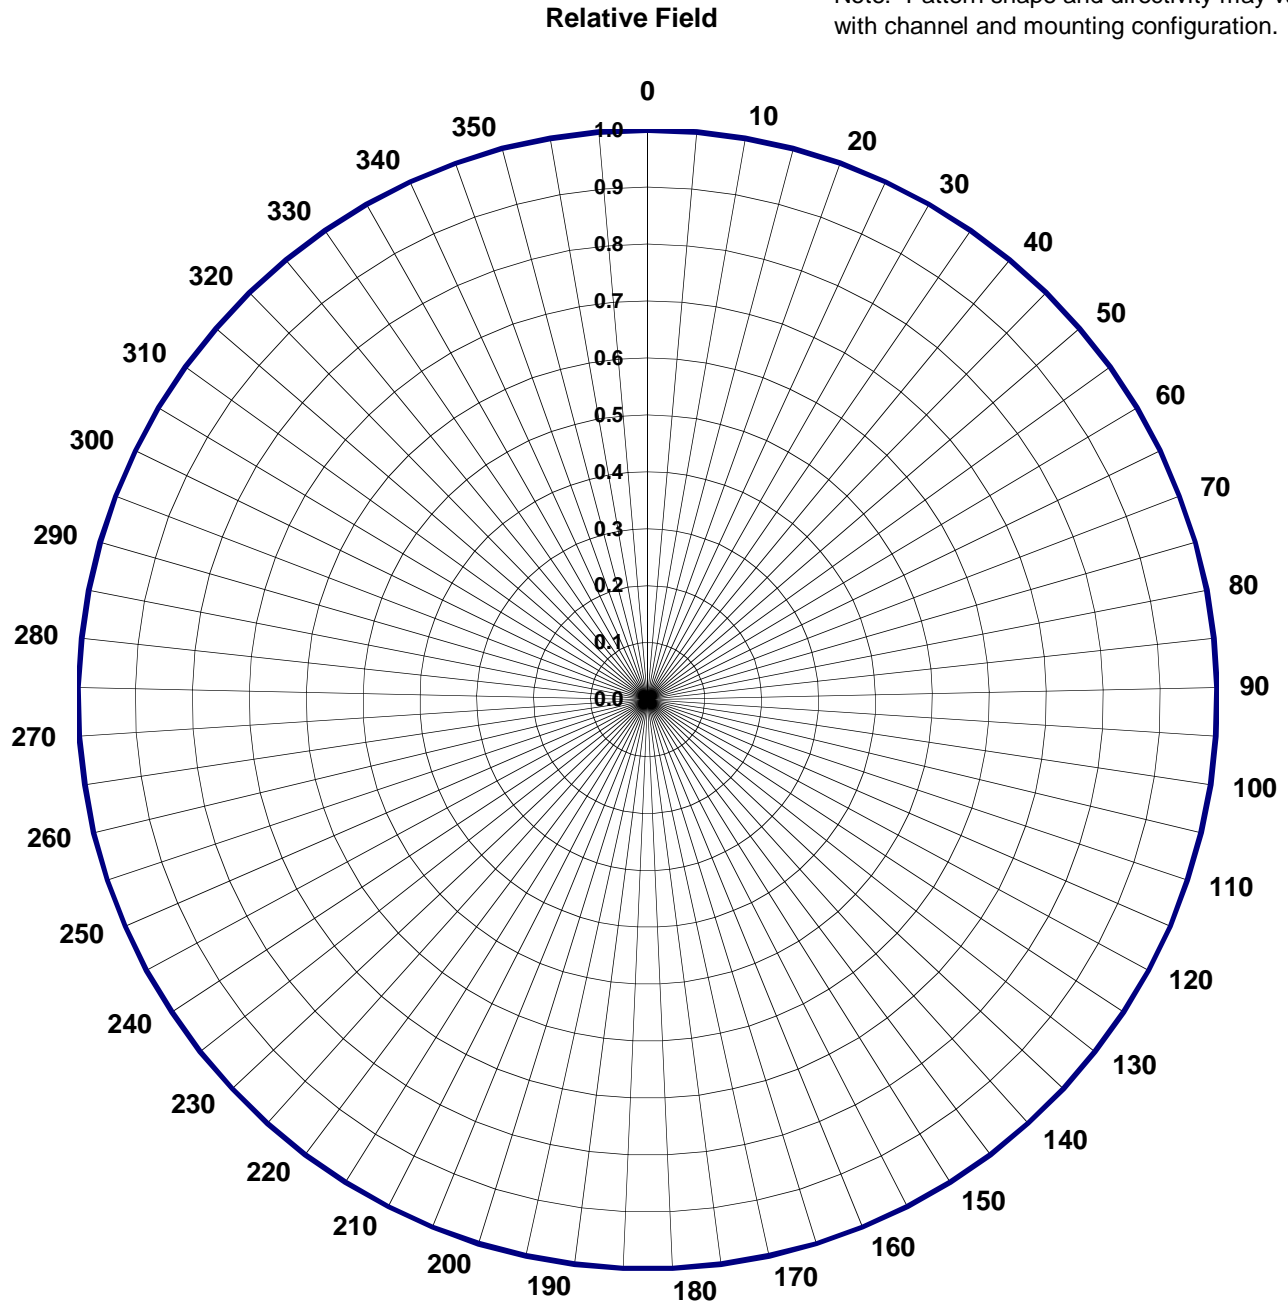

AZIMUTH PATTERN

TYPE:	ALPL-O-H	
	Numeric	dB
Directivity:	1.00	(0.00)
Peak(s) at:		
Polarization:	Horizontal	
Channel:		
Location:		

Circularity ± 2 dB

Note: Pattern shape and directivity may vary with channel and mounting configuration.