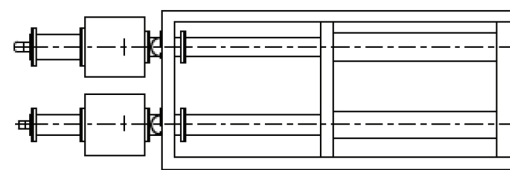

70 kW (2 x 35 kW) FM Switchless Combiner

P/N CY300-0FM for 230 VAC supply
P/N CY301-0FM for 115 VAC supply

NOTE: INPUTS AND LOAD PORT 3-1/8-50 OHM EIA WITH CONNECTOR
OUTPUT PORT 4-1/16, 50

CY300-0FM 220 VAC
CY301-0FM 110 VAC

CY300/CY301 FM Switchless Combiner Outline Drawing (dimensions are inches).