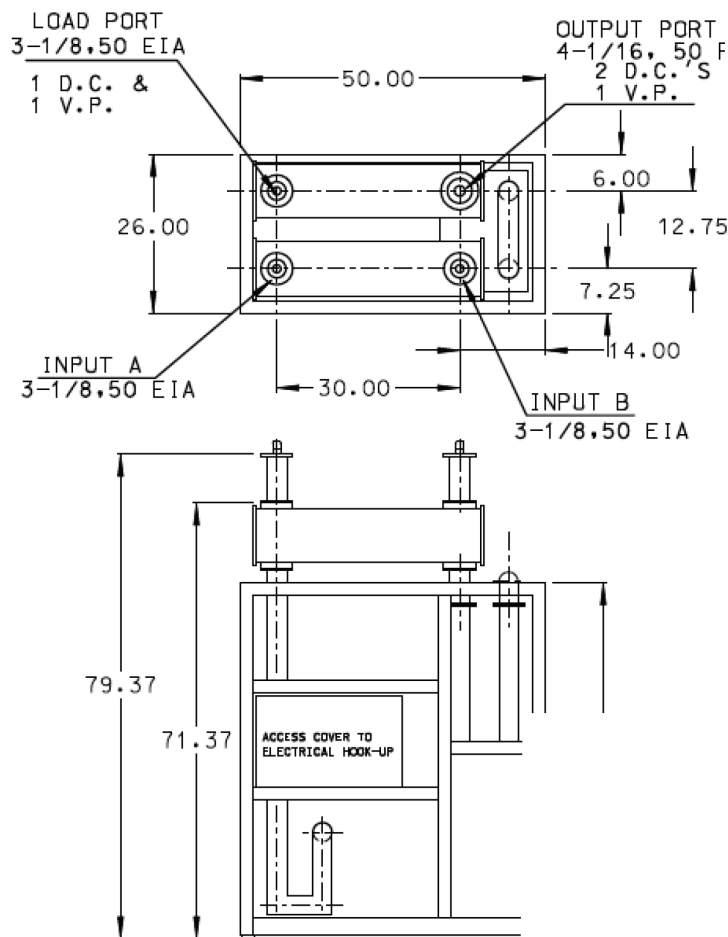

70 kW (2 x 35 kW) FM Switchless Combiner

P/N CY300-0FM for 230 VAC supply
P/N CY301-0FM for 115 VAC supply

NOTE: INPUTS AND LOAD PORT 3-1/8-50 OHM EIA WITH CONNECTOR
OUTPUT PORT 4-1/16, 50

CY300-0FM 220 VAC
CY301-0FM 110 VAC

CY300/CY301 FM Switchless Combiner Outline Drawing (dimensions are inches).